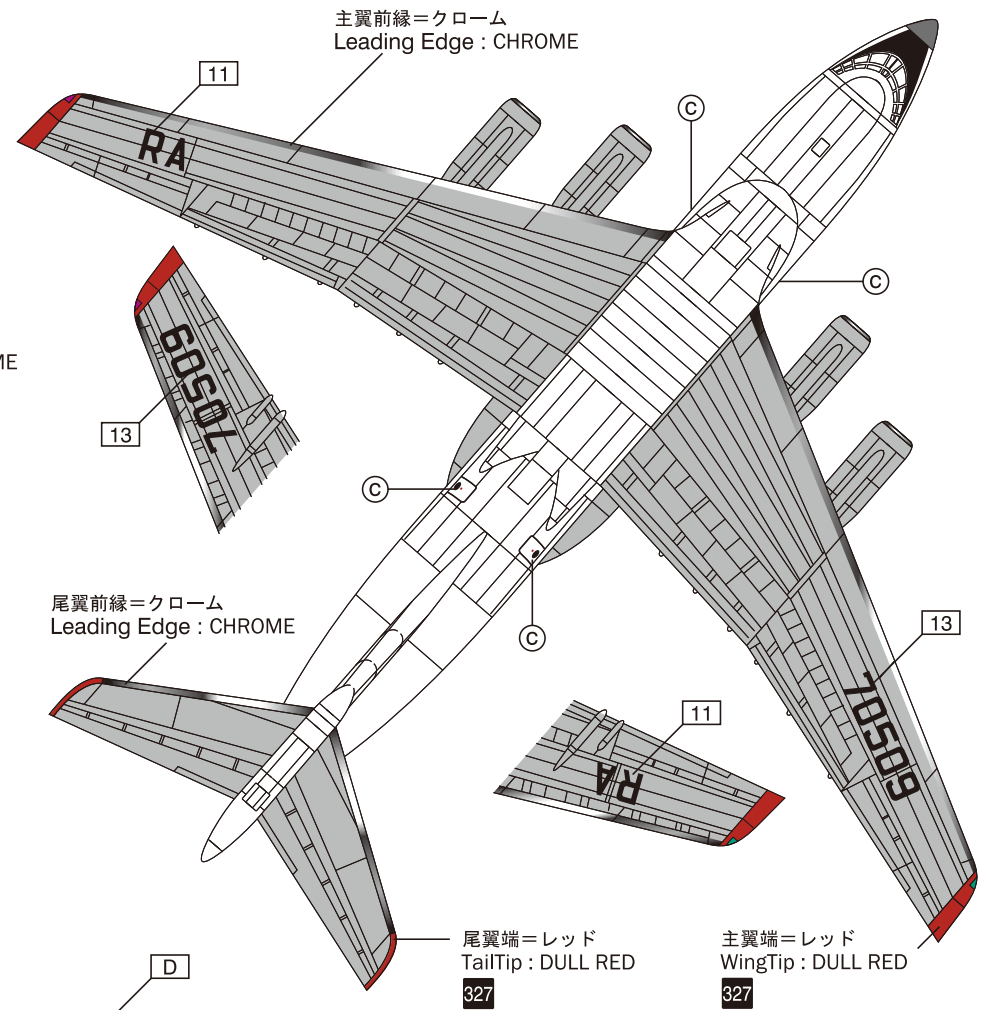

Terms for Use

- ◎Cut out what you want to use out of the sheet, caring to not hurt surface of printing.
- ◎Place on surface of water, then draw up soon after the tone of the paper gets dark.
- ◎Do not leave decal on water too long. It may roll and you cannot use it, because the transparent film is extremely thin.
- ◎Put the sheet close to, then slide it off on place where you want. Trim position with wet brush and pinset, take excess moisture with soft cloth or cotton stick. Be careful to not make the decal move out of position.
- ◎Before using DecalSofter, you may want to dry the decal instantly.
NOTICE: Some DecalSofter may excessively melts the film. A test before use is recommended.
You may be able to stick decal perfect without DecalSofter, because Rocketeer Decal features soft transparent film material.
- ◎If you want to cover the surface with clear paint, dry up the decal completely, then airbrush or spray clear paint over it.

A Happy Decaling.

A RA-70516, 2002

B RA-70509, 2004

□ =デカール
of Decal

■ =GSI クレオス
of GSI Creos Color

A RA-70516, 2002

主翼および水平尾翼=ライトグレー
Wing and Tail : LIGHT GRAY 11

B RA-70509, 2004