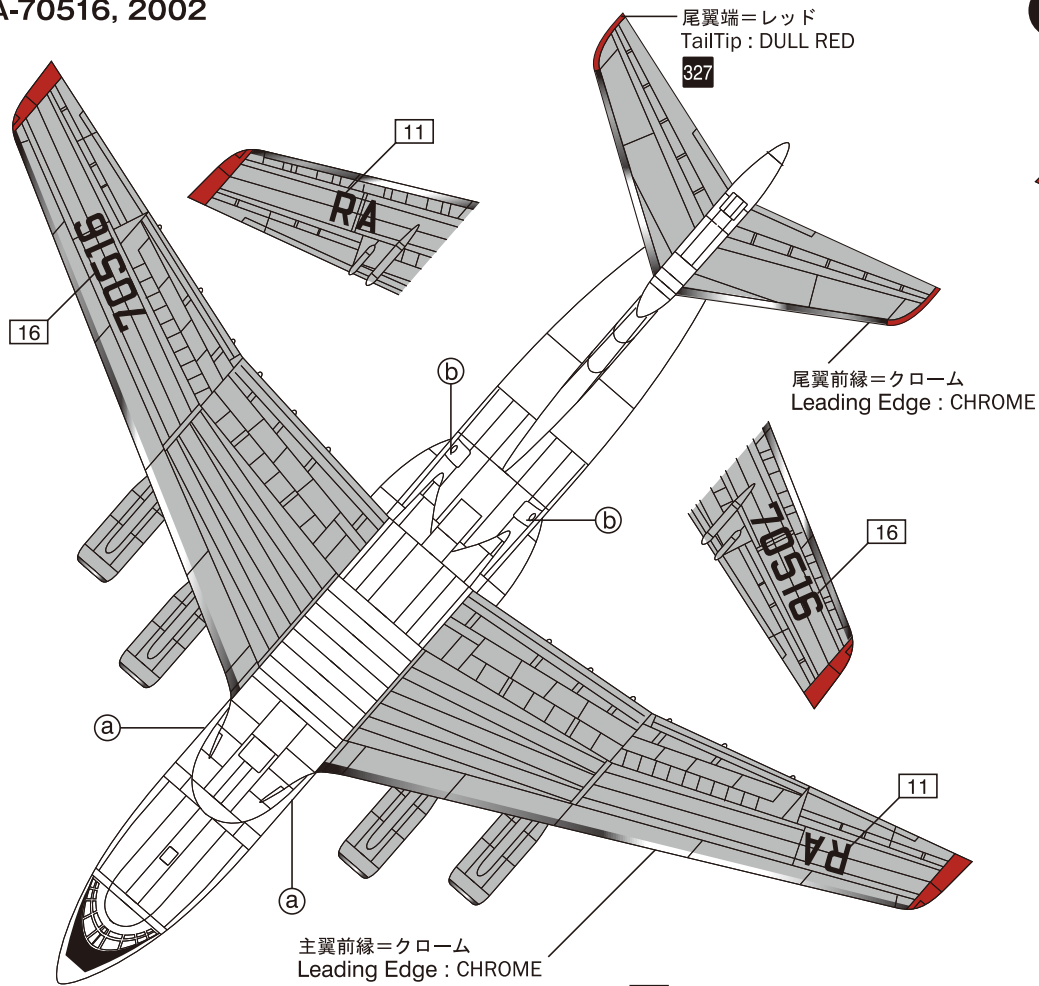

Terms for Use

- ◎Cut out what you want to use out of the sheet, caring to not hurt surface of printing.
- ◎Place on surface of water, then draw up soon after the tone of the paper gets dark.
- ◎Do not leave decal on water too long. It may roll and you cannot use it, because the transparent film is extremely thin.
- ◎Put the sheet close to, then slide it off on place where you want. Trim position with wet brush and pinset, take excess moisture with soft cloth or cotton stick. Be careful to not make the decal move out of position.
- ◎Before using DecalSofter, you may want to dry the decal instantly.
NOTICE: Some DecalSofter may excessively melts the film. A test before use is recommended.
You may be able to stick decal perfect without DecalSofter, because Rocketeer Decal features soft transparent film material.
- ◎If you want to cover the surface with clear paint, dry up the decal completely, then airbrush or spray clear paint over it.

A Happy Decaling.

A RA-70516, 2002

B RA-70509, 2004

□ =デカール
of Decal

■ =GSI クレオス
of GSI Creos Color

A RA-70516, 2002

主翼および水平尾翼=ライトグレー
Wing and Tail : LIGHT GRAY 11

B RA-70509, 2004