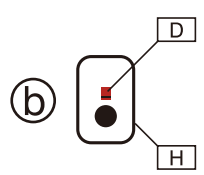

Terms for Use

- ◎Cut out what you want to use out of the sheet, caring to not hurt surface of printing.
- ◎Place on surface of water, then draw up soon after the tone of the paper gets dark.
- ◎Do not leave decal on water too long. It may roll and you cannot use it, because the transparent film is extremely thin.
- ◎Put the sheet close to, then slide it off on place where you want. Trim position with wet brush and pinset, take excess moisture with soft cloth or cotton stick. Be careful to not make the decal move out of position.
- ◎Before using DecalSofter, you may want to dry the decal instantly.
NOTICE: Some DecalSofter may excessively melts the film. A test before use is recommended.
You may be able to stick decal perfect without DecalSofter, because Rocketeer Decal features soft transparent film material.
- ◎If you want to cover the surface with clear paint, dry up the decal completely, then airbrush or spray clear paint over it.

A Happy Decaling.

A RA-70516, 2002

B RA-70509, 2004

□ =デカール
of Decal

■ =GSI クレオス
of GSI Creos Color

A RA-70516, 2002

主翼および水平尾翼=ライトグレー
Wing and Tail : LIGHT GRAY 11

B RA-70509, 2004