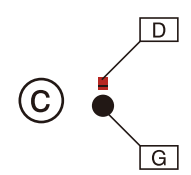

Terms for Use

- ◎Cut out what you want to use out of the sheet, caring to not hurt surface of printing.
- ◎Place on surface of water, then draw up soon after the tone of the paper gets dark.
- ◎Do not leave decal on water too long. It may roll and you cannot use it, because the transparent film is extremely thin.
- ◎Put the sheet close to, then slide it off on place where you want. Trim position with wet brush and pinset, take excess moisture with soft cloth or cotton stick. Be careful to not make the decal move out of position.
- ◎Before using DecalSofter, you may want to dry the decal instantly.
NOTICE: Some DecalSofter may excessively melts the film. A test before use is recommended.
You may be able to stick decal perfect without DecalSofter, because Rocketeer Decal features soft transparent film material.
- ◎If you want to cover the surface with clear paint, dry up the decal completely, then airbrush or spray clear paint over it.

A Happy Decaling.

A RA-70516, 2002

B RA-70509, 2004

□ =デカール
of Decal

■ =GSI クレオス
of GSI Creos Color

A RA-70516, 2002

主翼および水平尾翼=ライトグレー
Wing and Tail : LIGHT GRAY 11

B RA-70509, 2004

主翼端=レッド
WingTip : DULL RED 13